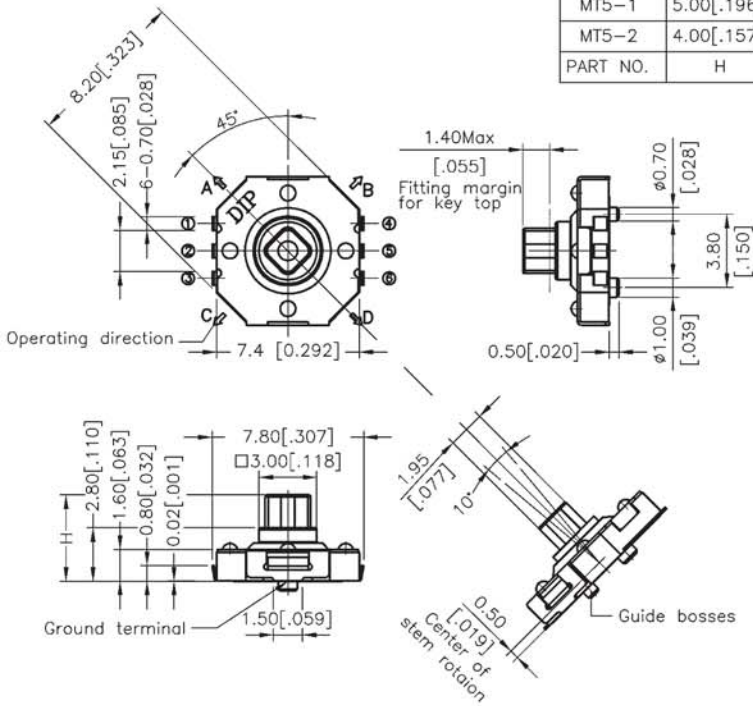

## Multi-direction Type

MT5	4.50[.177]
MT5-1	5.00[.196]
MT5-2	4.00[.157]
PART NO.	H

MT5-L

P.C.B. LAYOUT