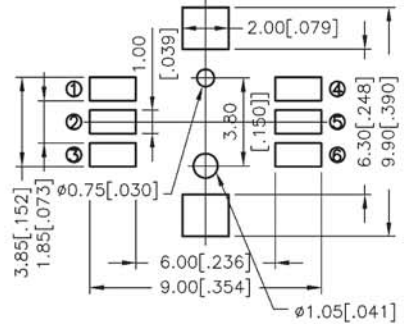

## Multi-direction Type

MT5	4.50[.177]
MT5-1	5.00[.196]
MT5-2	4.00[.157]
PART NO.	H

MT5-L

P.C.B. LAYOUT