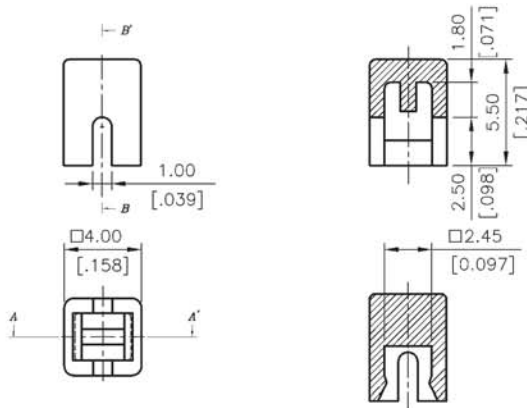

HOW TO ORDER

Prod. Size : <Tactile Switch>
6 = 6X6 mm
▲ < DTS□-644 Only >
▲ <Bulk Pack>

Cap color :
Y = Yellow
B = Blue
R = Red
I = Ivory
K = Black
G = Green
S = Salmon
Ge = Gray

Cap Type :
1 = Square
2 = Round

* KTSC-6 can be applied on DTS□-644.
PACKAGE: 1500 pcs/bag

KTSC-61