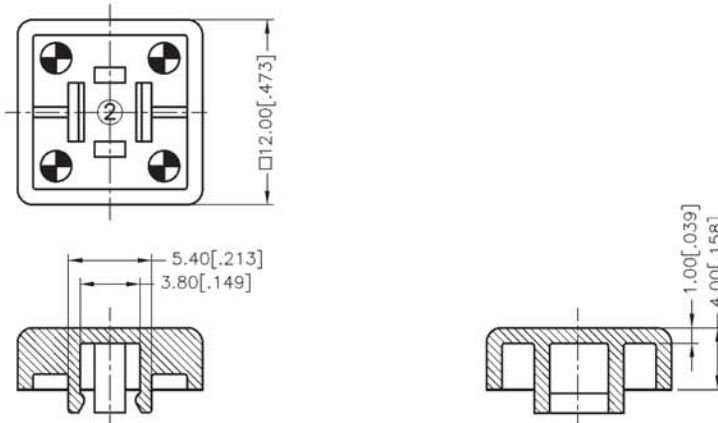

HOW TO ORDER

Cap color :
Y = Yellow
B = Blue
R = Red
I = Ivory
K = Black
G = Green
S = Salmon
Ge = Gray

Prod. Size : <Tactile Switch>
2 = 12X12 mm

Cap Type :
1 = Square
2 = Round

* KTSC-2 can be applied on DTS□-24.
PACKAGE: 500 pcs/bag

KTSC-21

KTSC-22