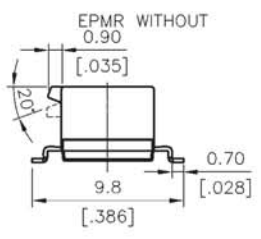

EPI & EPM SERIES

End Stackable Piano Type

EPM(R)

EPM-10 EPMR-10	10	25.30[.996]	22.86[.900]
EPM-08 EPMR-08	8	20.22[.796]	17.78[.700]
EPM-06 EPMR-06	6	15.14[.596]	12.70[.500]
EPM-04 EPMR-04	4	10.06[.396]	7.62[.300]
EPM-02 EPMR-02	2	4.89[.196]	2.54[.100]
PROD. NO.	NO. OF POS.	DIM. A	DIM. B