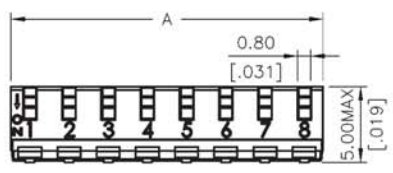

EPI & EPM SERIES

End Stackable Piano Type

EPM(R)

EPM-10 EPMR-10	10	25.30[.996]	22.86[.900]
EPM-08 EPMR-08	8	20.22[.796]	17.78[.700]
EPM-06 EPMR-06	6	15.14[.596]	12.70[.500]
EPM-04 EPMR-04	4	10.06[.396]	7.62[.300]
EPM-02 EPMR-02	2	4.89[.196]	2.54[.100]
PROD. NO.	NO. OF POS.	DIM. A	DIM. B