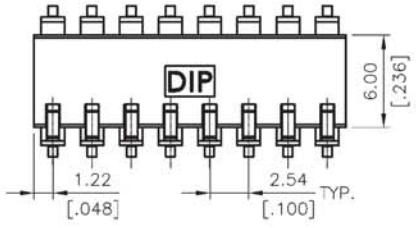

EPI & EPM SERIES

End Stackable Piano Type

EPM(R)

EPM-10 EPMR-10	10	25.30[.996]	22.86[.900]
EPM-08 EPMR-08	8	20.22[.796]	17.78[.700]
EPM-06 EPMR-06	6	15.14[.596]	12.70[.500]
EPM-04 EPMR-04	4	10.06[.396]	7.62[.300]
EPM-02 EPMR-02	2	4.89[.196]	2.54[.100]
PROD. NO.	NO. OF POS.	DIM. A	DIM. B